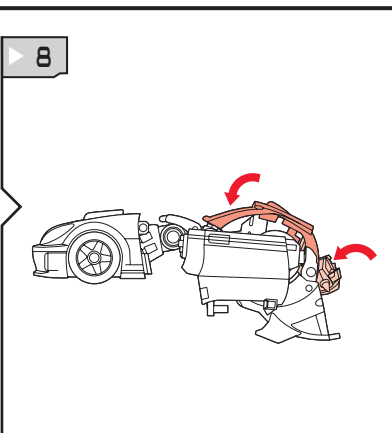

## ROBOTS IN DISGUISE

AUTOBOT®  
**CLIFFJUMPER®**

AGES 5+  
82866/81273 ASST.

TRANSFORMERS.COM

NOTE: Some parts are made to detach if excessive force is applied and are designed to be reattached if separation occurs. Adult supervision may be necessary for younger children.

### CHANGING TO ROBOT

Reverse order of instructions to convert back into vehicle.